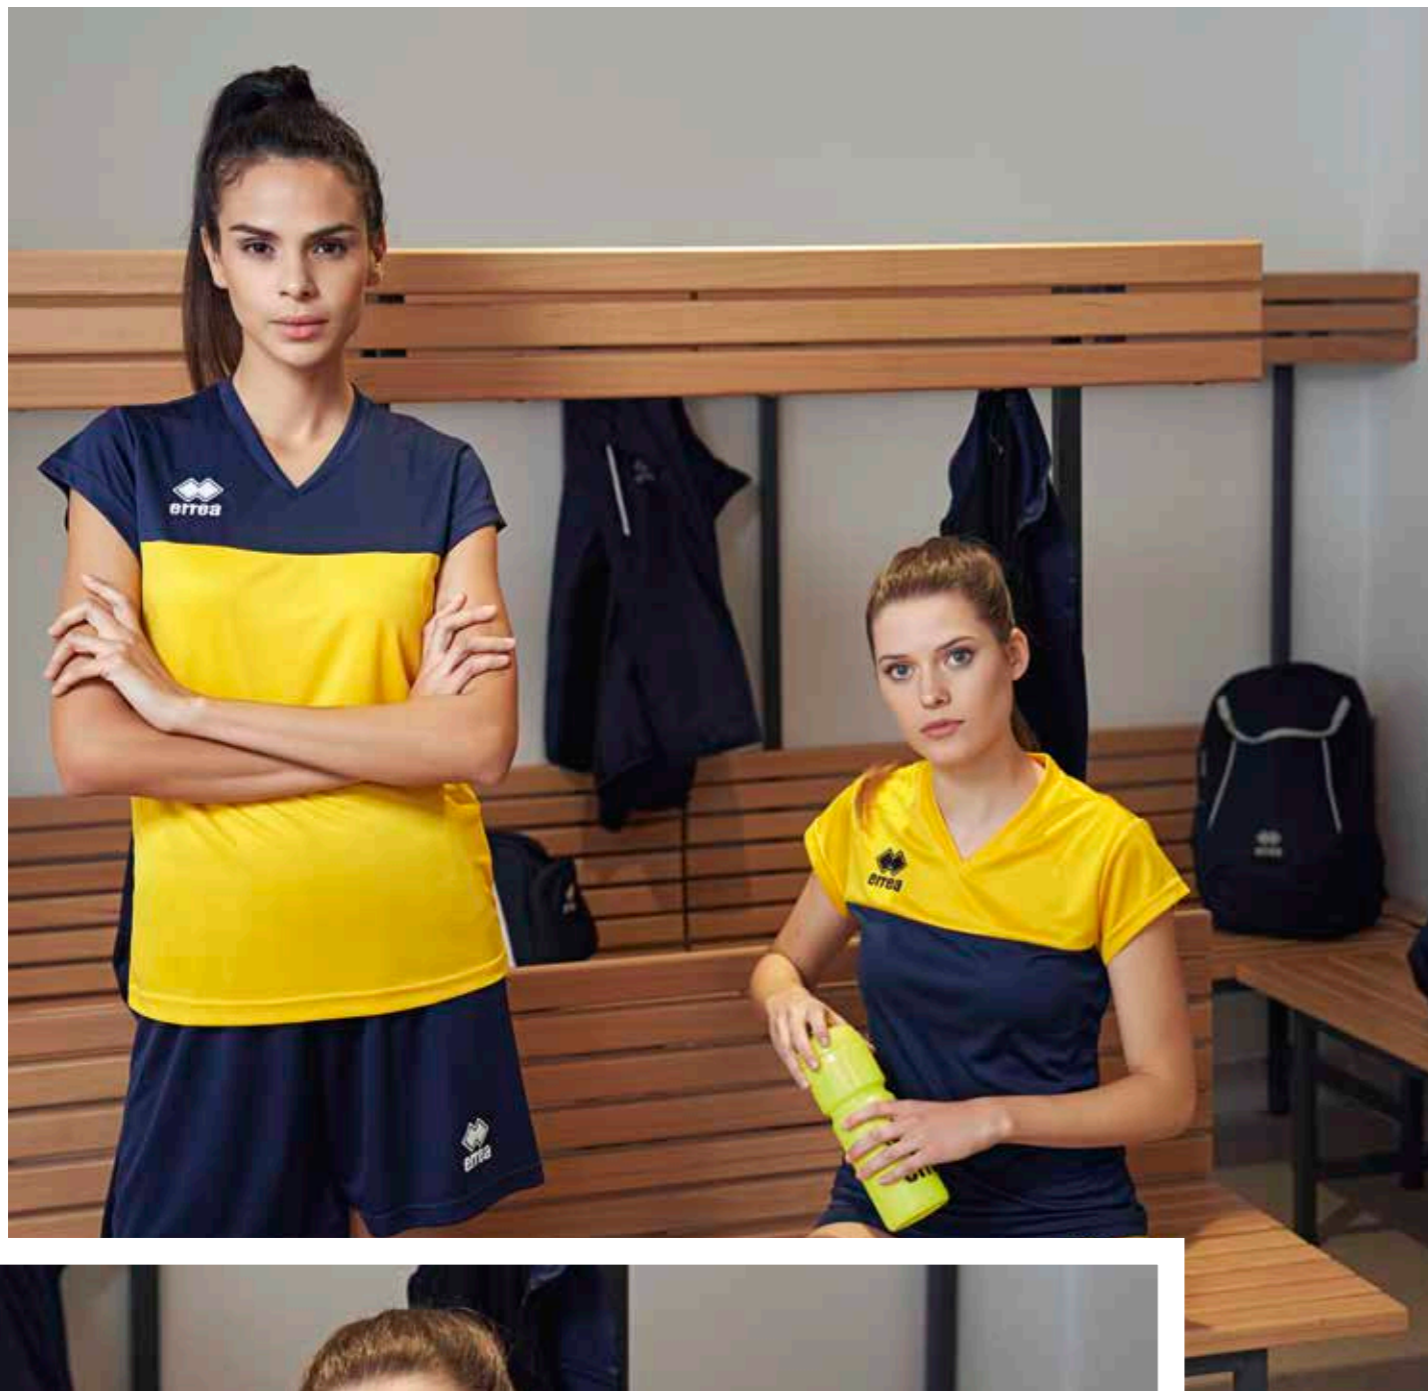

BESSY

€ 35,50 Adult
GMODOC S-3XL

€ 34,50 Junior
GMODIC XXS-XS

2025
MUNDIAL 100% polyester - 145 g/mq

- Maglia bicolore taglia e cuci
- Manica corta a giro
- Collo a V con parasudore interno elastico
- Two-colour cut and stitch shirt
- Set-in short sleeves
- V-neck with stretched inner neck tape
- Camiseta bicolor en cortado y cosido
- Manga corta pegada
- Cuello de pico con banda de sudor interior elástica

RECOMMENDED COMBINATION

KIT BESSY	KYARA	VOLLEYBALL	PREMIER	CARYS 3.0	AMAZON 3.0	EDO	
	AD	€ 66,50	€ 65,50	€ 65,50	€ 57,00	€ 57,00	€ 55,50
IR	€ 53,20	€ 52,40	€ 52,40	€ 45,60	€ 45,60	€ 44,40	
	€ 64,50	€ 63,50	€ 64,50	€ 56,00	€ 56,00	€ 54,00	
	€ 51,60	€ 50,80	€ 51,60	€ 44,80	€ 44,80	€ 43,20	

00210
white/red

00260
white/blue

00280
white/navy

00310
white/black

00500
red/white

01500
blue/white

01900
navy/white

02500
black/white

00580
red/navy

00780
yellow/navy

22650
fuchsia fluo/black

01910
navy/red

01920
navy/yellow

04610
black/fuchsia fluo