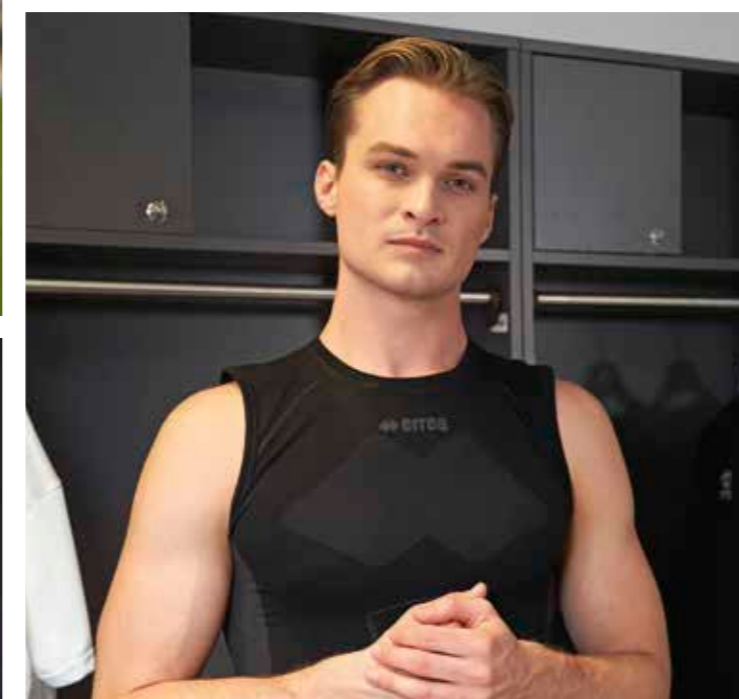

00010 white

00090 navy

00120 black

DEREK

€ 35,00 € 35,00

Adult **GPOS0Z** Junior **GPOS1Z**
S/M - L/XL - XXL/3XL

YXS-XXS/XS

90% POLYESTER - 10% ELASTANE