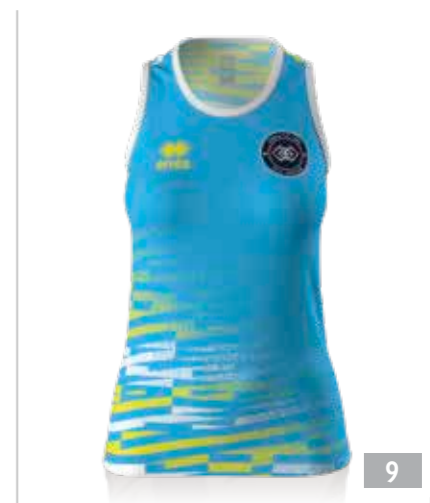

adult - PMLB3S € 52,90

junior - PMLB4S € 52,90

○ UTILITY 100% POLYESTER - 145 g/mq

KONNOR

MIN. 12 PCS MIN. 2 PER SIZE WITH MULTIPLES OF 2
 SENZA INSERTI - WITHOUT INSERTS - SANS INSERTS
 CUCITURE PIATTE - FLAT SEAMS - COULTURES PLATES
 adult - PMLC3C € 68,30
 junior - PMLC4C € 68,30
 ○ UTILITY 100% POLYESTER - 145 g/mq