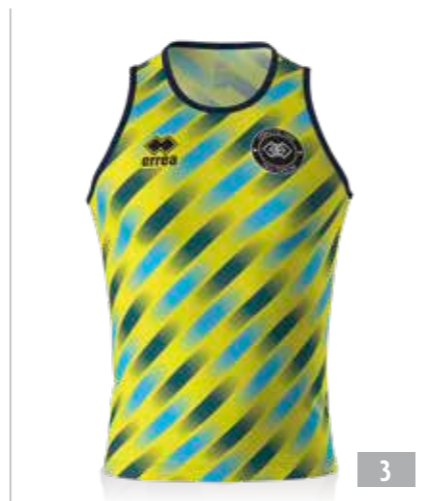

adult - PMLB3S € 52,90

junior - PMLB4S € 52,90

○ UTILITY 100% POLYESTER - 145 g/mq

KONNOR

MIN. 12 PCS MIN. 2 PER SIZE WITH MULTIPLES OF 2
 SENZA INSERTI - WITHOUT INSERTS - SANS INSERTS
 CUCITURE PIATTE - FLAT SEAMS - COULTURES PLATES
 adult - PMLC3C € 68,30
 junior - PMLC4C € 68,30
 ○ UTILITY 100% POLYESTER - 145 g/mq