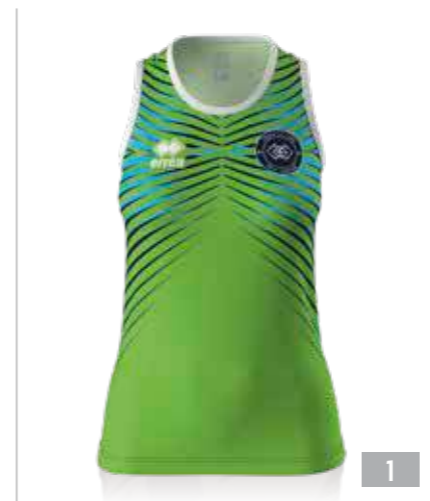

adult - PMLB3S € 52,90

junior - PMLB4S € 52,90

○ UTILITY 100% POLYESTER - 145 g/mq

KONNOR

MIN. 12 PCS MIN. 2 PER SIZE WITH MULTIPLES OF 2
 SENZA INSERTI - WITHOUT INSERTS - SANS INSERTS
 CUCITURE PIATTE - FLAT SEAMS - COULTURES PLATES
 adult - PMLC3C € 68,30
 junior - PMLC4C € 68,30
 ○ UTILITY 100% POLYESTER - 145 g/mq