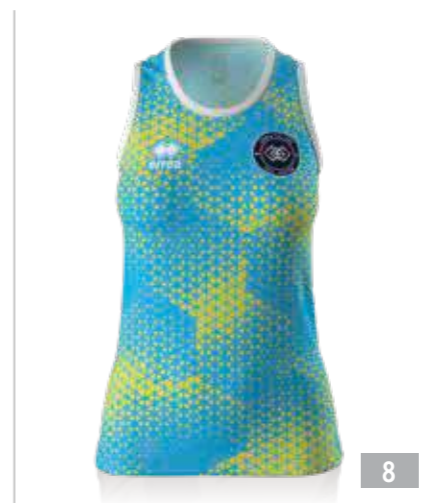

adult - PMLB3S € 52,90

junior - PMLB4S € 52,90

○ UTILITY 100% POLYESTER - 145 g/mq

KONNOR

MIN. 12 PCS MIN. 2 PER SIZE WITH MULTIPLES OF 2
 SENZA INSERTI - WITHOUT INSERTS - SANS INSERTS
 CUCITURE PIATTE - FLAT SEAMS - COULTURES PLATES
 adult - PMLC3C € 68,30
 junior - PMLC4C € 68,30
 ○ UTILITY 100% POLYESTER - 145 g/mq