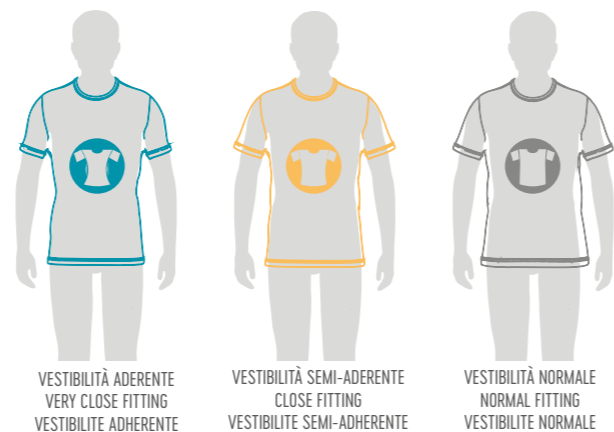

SIZE CHART

Se sei al limite tra due taglie, ordina quella immediatamente più piccola per una vestibilità più aderente o quella immediatamente più grande per una vestibilità più comoda.

If you are in between sizes, order the smaller size for a snugger fit or the larger one if you prefer a more comfortable fit.

Si vous êtes juste entre deux tailles, commandez la plus petite pour une coupe plus ajustée ou la plus grande pour une coupe plus confortable.

VESTIBILITÀ ADERENTE
VERY CLOSE FITTING
VESTIBILITE ADHERENTE

VESTIBILITÀ SEMI-ADERENTE
CLOSE FITTING
VESTIBILITE SEMI-ADHERENTE

VESTIBILITÀ NORMALE
NORMAL FITTING
VESTIBILITE NORMALE