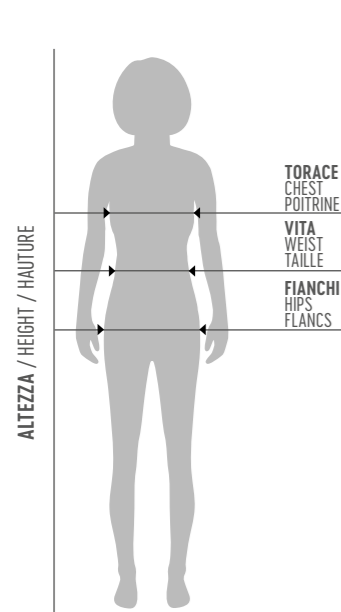

TAGLIE DONNA / SIZES WOMAN / TAILLES FEMME										
	EU	IT	TORACE CHEST POITRINE		VITA WAIST TAILLE		FIANCHI HIPS FLANCS		ALTEZZA HEIGHT HAUTEUR	
			cm	inches	cm	inches	cm	inches	cm	inches
KID	3YXS	24-26							98-108	39-42.5
	2YXS	26-28							110-120	42.5-47.2
JUNIOR	YXS	30-32	64-72	25-28	54-60	21.26-24	66-74	26-29	122-132	48-52
	XXS	34-36	72-80	28-31	60-66	24-26	74-82	29-32	134-144	52.8-56.7
	XS	38-40	80-88	31-35	66-72	26-28	82-92	32-36	146-156	57.5-61.4
ADULT	S	42-44	84-88	33-35	68-72	27-28	92-96	36-38	164-168	64.6-66.1
	M	46-48	88-92	35-36	72-76	28-30	96-100	38-39.4	169-173	66.5-68.1
	L	50-52	92-96	36-38	76-80	30-31	100-104	39.4-40.9	174-178	68.5-70.1
	XL	54	96-100	38-39.4	80-84	31-33	104-108	40.9-42.5	179-183	70.5-72
	XXL	56	100-104	39.4-40.9	84-88	33-35	108-112	42.5-44.1	184-188	72.4-74
	3XL	58	104-108	40.9-42.5	88-92	35-36	112-116	44.1-45.7	189-193	74.4-76
4XL	60	108-112	42.5-44.2	92-96	36-38	116-120	45.7-47.2	194-198	76.4-78	

GUANTI / GLOVES / GANTS

Per prendere la misura giusta della larghezza della mano, segui esattamente il disegno illustrativo.

Follow the drawing to measure the hand's width in the proper way and use the chart to figure out which size best fits your hand.

Pour mesurer la largeur de la main suivre le dessin et le tableau.

GLOVES SIZING CHART								
7,5	8	8,5	9	9,5	10	10,5	11	
8,2 cm	8,5 cm	8,8 cm	9,1 cm	9,4 cm	9,7 cm	10 cm	10,3 cm	

SIZE GUIDE

Misura la circonferenza della tua gamba 15 cm sotto la tua rotula.

Measure the circumference of your leg at a point 15 cm below the middle of your kneecap.

Mesure ton tour de jambe 15 cm au-dessous de la rotule.

KNEEPAD SIZING CHART		
	cm	inches
XS	30-33	12-13
S	33-35	13-13,7
M	35-37	13,7-14,5
L	37-40	14,5-15,7
XL	40-45	15,7-17,7

SOCKS SIZING CHART							
SIZE	KID	JR	AD	XS	M	L	XL
EU	35/38	39/42	42/46	31/34	35/38	39/42	43/47
USA	3.5/6	7/9	9/12	1/3	3.5/6	7/9	10/13
UK	2.5/5	6/8	8/11	12.5/2	2.5/5	6/8	9/12

SIZE ENERGY GRIP:

M:39/41	L: 42/44	XL: 45/47

SHOES SIZING CHART														
EU	35	36	37	38	39	40	41	42	43	44	45	46	47	48
USA	3.5	4	5	6	7	7.5	8	9	10	10.5	11	12	13	14
UK	2.5	3	4	5	6	6.5	7	8	9	9.5	10.5	11	12	13

PALLONI/ BALLS / BALLON

Terreni asciutti
Dry grounds

Terreni con neve
Ground covered with snow

Terreni con fango e pioggia
Muddy and wet grounds

Indoor

Terreni con erba sintetica
Artificial pitch

WASHING AND GARMENT CARE

IT

Per garantire i più alti standard qualitativi dei capi, Erreà controlla e verifica scrupolosamente tutti i tessuti impiegati.

Le fibre naturali del cotone, i tessuti tecnici e le felpe riescono a mantenere inalterate nel tempo le loro caratteristiche e il loro comfort se trattate con la massima cura.

Vi consigliamo pertanto di leggere con attenzione i consigli d'uso, di lavaggio e di manutenzione riportati sulle etichette dei capi.

EN

To guarantee the highest possible quality standards for all garments, Erreà scrupulously control all the fabrics utilised in production.

The natural cotton, technical fabrics and sweatshirt materials will maintain their characteristics and comfort over time, if cared for correctly.