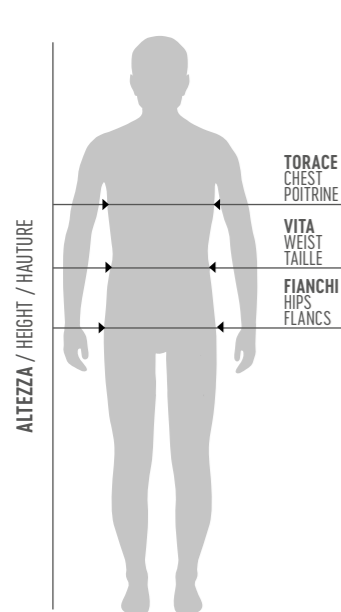

TAGLIE UOMO / SIZES MAN / TAILLES HOMME										
	EU	IT	TORACE CHEST POITRINE		VITA WAIST TAILLE		FIANCHI HIPS FLANCS		ALTEZZA HEIGHT HAUTEUR	
			cm	inches	cm	inches	cm	inches	cm	inches
KID	3YXS	22-24							98-108	39-42.5
	2YXS	26-28							110-120	42.5-47.2
JUNIOR	YXS	30-32	64-72	25-28	54-60	21.26-24	66-74	26-29	122-132	48-52
	XXS	34-36	72-80	28-31	60-66	24-26	74-82	29-32	134-144	52.8-56.7
	XS	38-40	80-88	31-35	66-72	26-28	82-90	32-35	146-156	57.5-61.4
ADULT	S	42-44	90-94	35-37	72-76	28-30	92-96	36-38	167-172	65.7-67.7
	M	46-48	94-98	37-39	76-80	30-31	96-100	38-39.4	173-178	68.1-70.1
	L	50-52	98-102	39-40.2	80-84	31-33	100-104	39.4-40.9	179-184	70.5-72.4
	XL	54	102-106	40.2-41.7	84-88	33-35	104-108	40.9-42.5	185-190	72.8-74.8
	XXL	56	106-110	41.7-43.3	88-92	35-36	108-112	42.5-44.1	191-196	75.2-77.2
	3XL	58	110-114	43.3-44.9	92-94	36-37	112-116	44.1-45.7	197-202	77.6-79.5
4XL	60	114-118	44.9-46.5	94-96	37-38	116-120	45.7-47.2	203-208	79.9-81.9