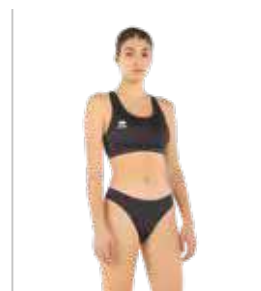

CRYSTAL woman

LOOK MARK
LOOK CURTIS
LOOK DIAMANTIS
LOOK BRANDON
LOOK CLASSIC
TROUSERS
GOALKEEPERS COMPETITION
BASKET
RUGBY
ATHLETICS
PADEL
JACKETS
ACCESSORIES BASE LAYER
CUSTOM