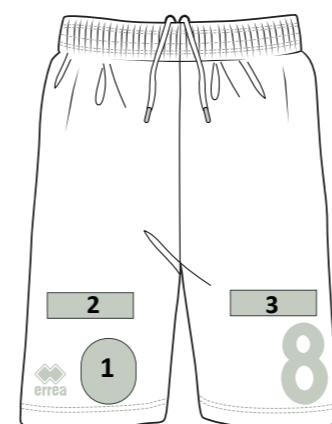

RIGHT

LEFT

LEFT

RIGHT