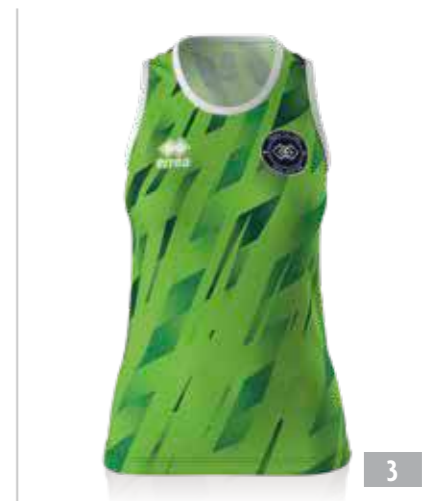

adult - PMLB3S € 52,90

junior - PMLB4S € 52,90

○ UTILITY 100% POLYESTER - 145 g/mq

KONNOR

MIN. 12 PCS MIN. 2 PER SIZE WITH MULTIPLES OF 2
 SENZA INSERTI - WITHOUT INSERTS - SANS INSERTS
 CUCITURE PIATTE - FLAT SEAMS - COULTURES PLATES
 adult - PMLC3C € 68,30
 junior - PMLC4C € 68,30
 ○ UTILITY 100% POLYESTER - 145 g/mq