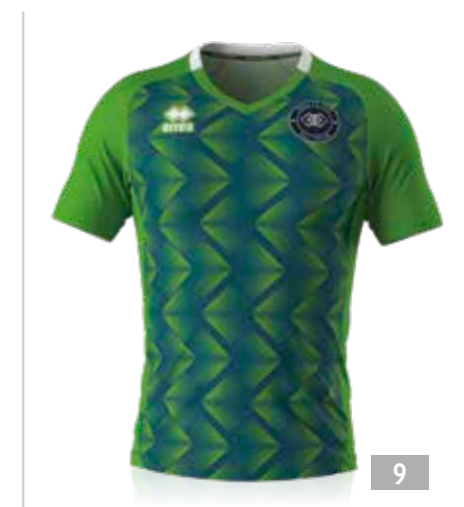

junior - PMME4C € 68,30

○ MUNDIAL 100% POLYESTER - 145 g/mq

FULL_CUSTOM - Competition

LOOK MARK

LOOK CURTIS

LOOK DIAMANTS

LOOK BRANDON

LOOK CLASSIC