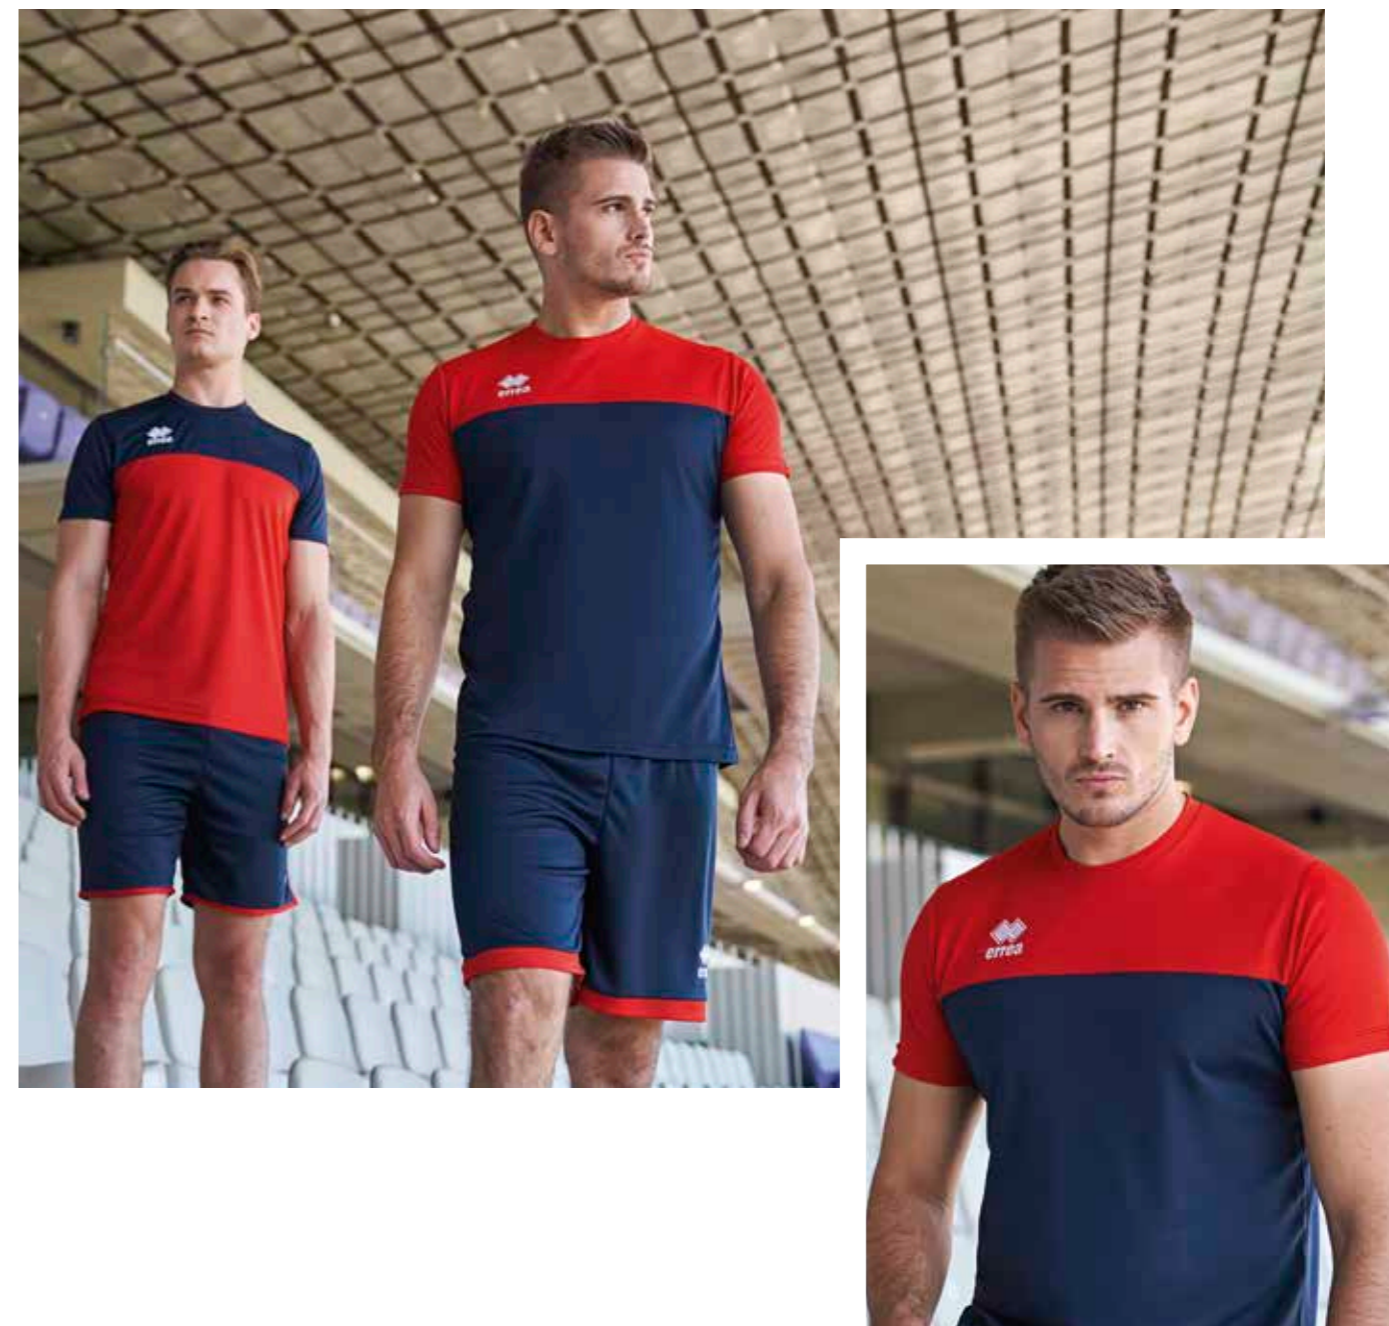

BARNEY

€ 20,50 € 19,50

Adult **GPOA0Z** Junior **GPOAIZ**
S-XXL YXS-XXS-XS

SKIN 100% polyester - 125 g/mq

- Elastico in vita con laccioli regolabili
- Inserto in contrasto sul fondo
- stretched waistband with adjustable drawstring
- Contrasting insert along the bottom
- Cintura elástica con cordón
- Inserto en contraste en el fondo