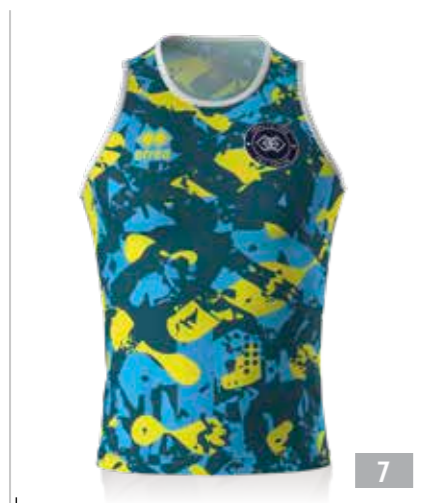

adult - PMLB3S € 52,90

junior - PMLB4S € 52,90

○ UTILITY 100% POLYESTER - 145 g/mq

KONNOR

MIN. 12 PCS MIN. 2 PER SIZE WITH MULTIPLES OF 2
 SENZA INSERTI - WITHOUT INSERTS - SANS INSERTS
 CUCITURE PIATTE - FLAT SEAMS - COULTURES PLATES
 adult - PMLC3C € 68,30
 junior - PMLC4C € 68,30
 ○ UTILITY 100% POLYESTER - 145 g/mq