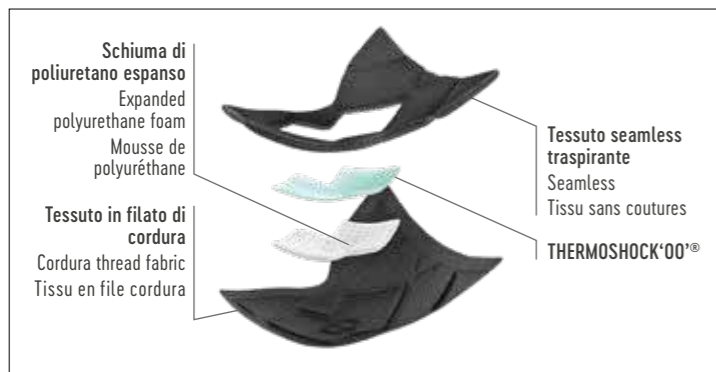

ARTIO

€ 35,50

Adult
UAOCOZ
S/M-L/XL

90% POLYAMIDE - 10% ELASTANE
INSIDE: 90% POLYURETHANE
FOAM - 5% POLYESTER
5% THERMOPLASTIC

- Blister da 1 pezzo
- Tecnologia seamless
- Estrema leggerezza e traspirabilità

- 1-piece blister
- Seamless technology
- Extreme lightness and breathability

- Paquete de 1 unidad
- Tecnología sin costuras
- Extrema ligereza y transpirabilidad