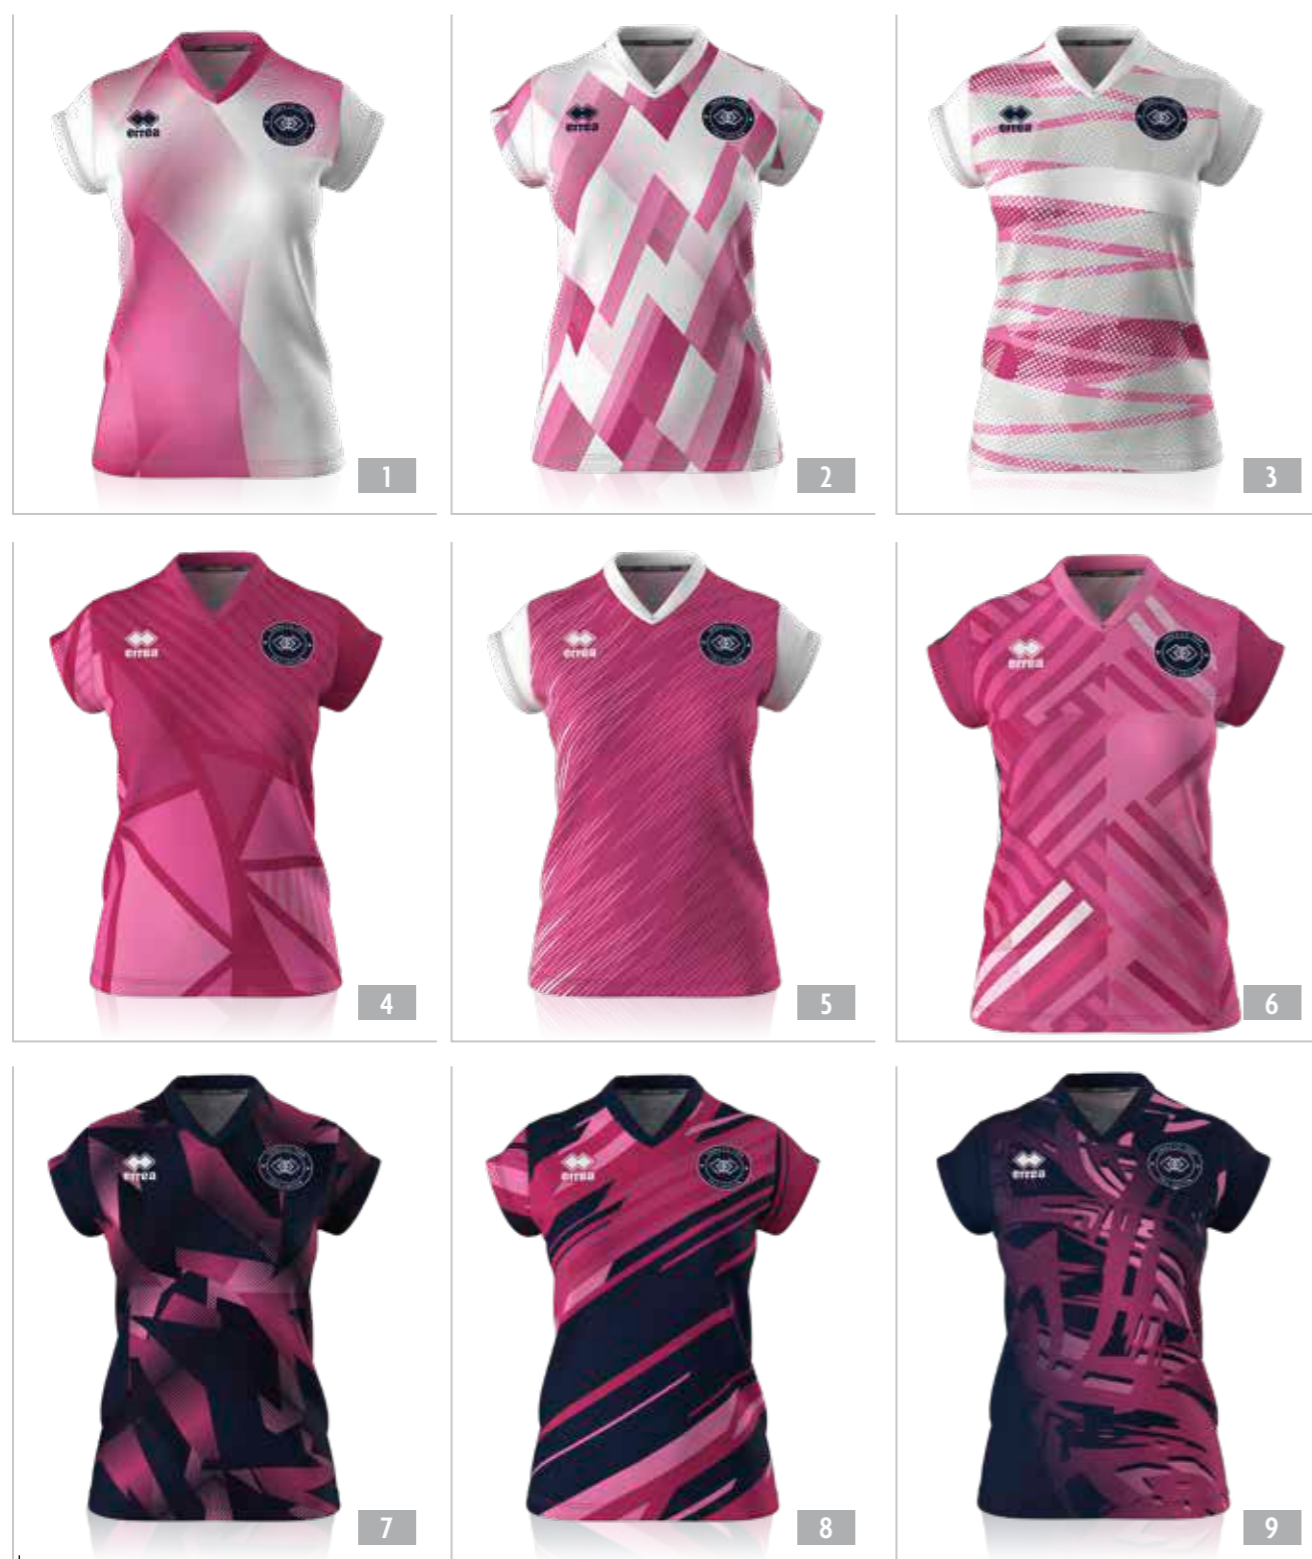

adult - PMDH3L € 74,80

junior - PMDH4L € 74,80

○ PREMIER 82% POLYESTER 18% ELASTANE - 165 g/mq

FULL_CUSTOM - Competition

NEW SKIN

MIN. 12 PCS MIN. 2 PER SIZE WITH MULTIPLES OF 2

adult - A245 € 43,10

junior - A246 € 43,10