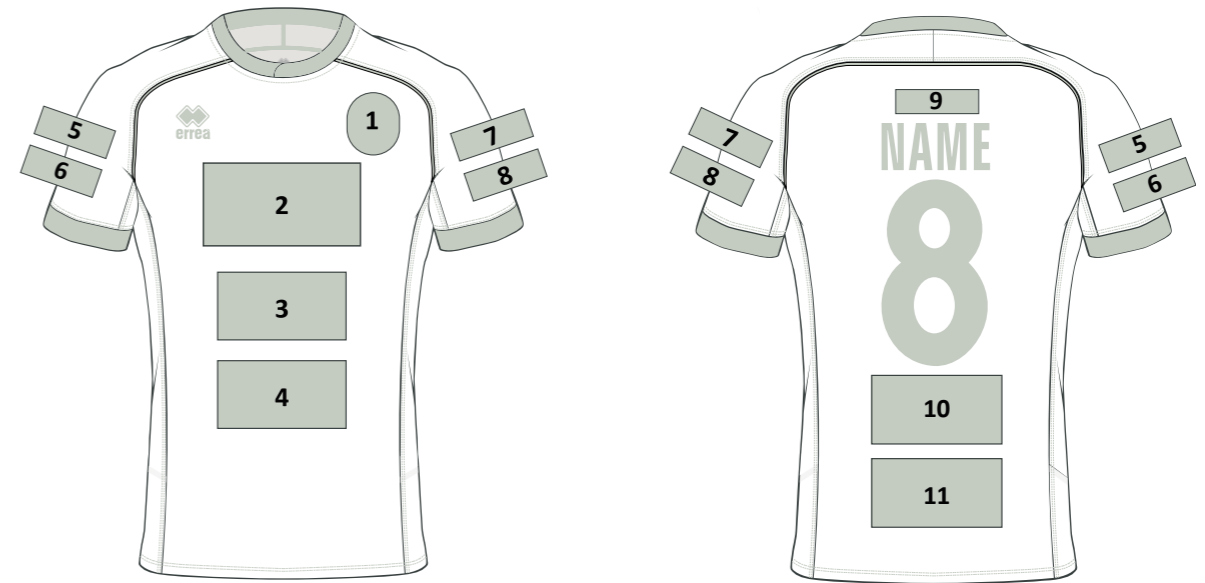

FULL_CUSTOM - Rugby

FRONT

- 1 BADGE (h x w cm) .....
- 2 LOGO (h x w cm) .....
- 3 LOGO (h x w cm) .....
- 4 LOGO (h x w cm) .....

RIGHT SLEEVE

1. 5 LOGO (h x w cm) .....
   - 6 LOGO (h x w cm) .....
2. ## LEFT SLEEVE
3. 7 LOGO (h x w cm) .....
   - 8 LOGO (h x w cm) .....

BACK

- 9 NAME cm h .....
- 10 NUMBER cm h .....
- 9 LOGO (h x w cm) .....
- 10 LOGO (h x w cm) .....
- 11 LOGO (h x w cm) .....