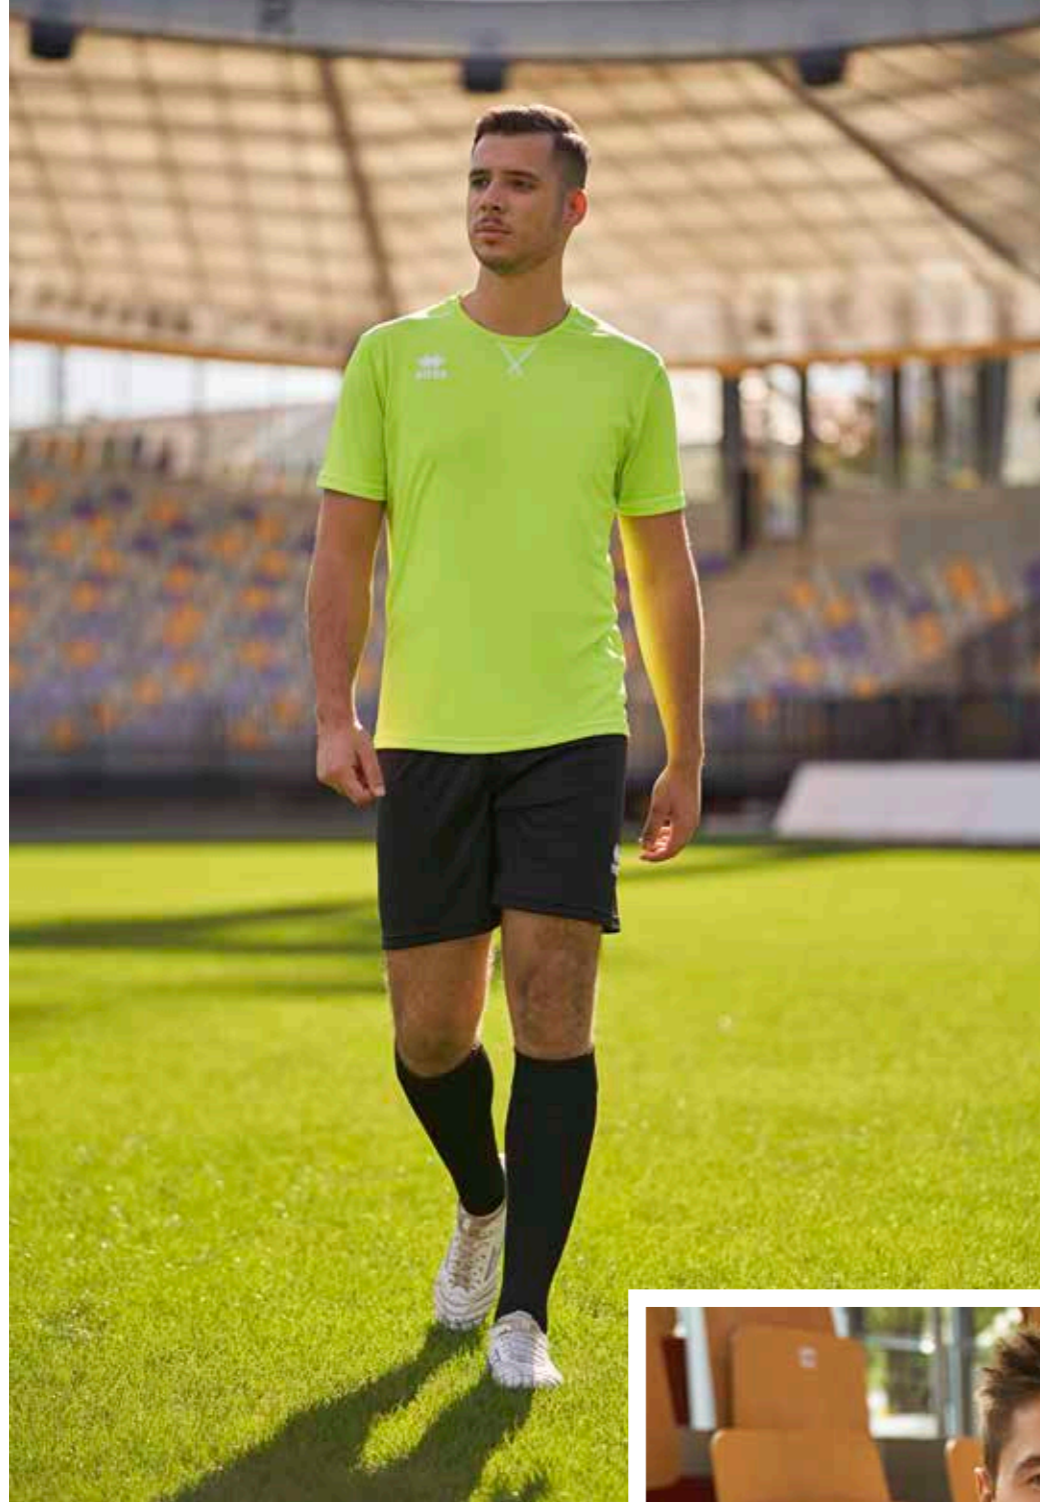

BRENDA

€ 33,00 € 32,00

Adult
PML03C
S-3XL

Junior
PML04C
YXS-XXS-XS

IT FITS LIKE CORINNE

MIN. 50 PCS min. 10 per size with multiples of 2

EVERTON

€ 28,00 € 28,00 € 28,00