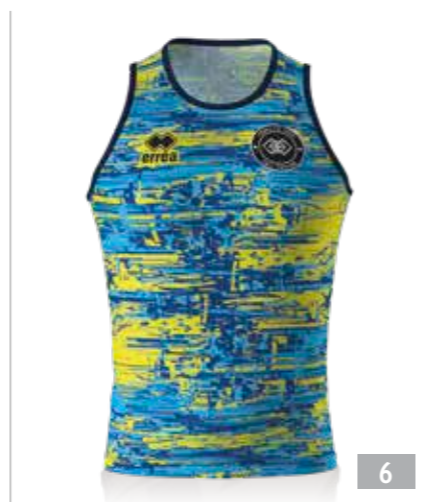

adult - PMLB3S € 52,90

junior - PMLB4S € 52,90

○ UTILITY 100% POLYESTER - 145 g/mq

KONNOR

MIN. 12 PCS MIN. 2 PER SIZE WITH MULTIPLES OF 2
 SENZA INSERTI - WITHOUT INSERTS - SANS INSERTS
 CUCITURE PIATTE - FLAT SEAMS - COULTURES PLATES
 adult - PMLC3C € 68,30
 junior - PMLC4C € 68,30
 ○ UTILITY 100% POLYESTER - 145 g/mq