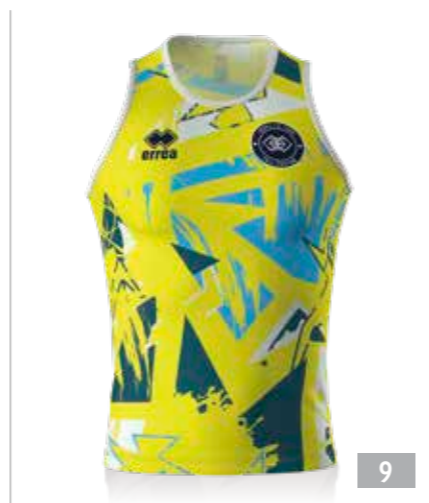

adult - PMLB3S € 52,90

junior - PMLB4S € 52,90

○ UTILITY 100% POLYESTER - 145 g/mq

KONNOR

MIN. 12 PCS MIN. 2 PER SIZE WITH MULTIPLES OF 2
 SENZA INSERTI - WITHOUT INSERTS - SANS INSERTS
 CUCITURE PIATTE - FLAT SEAMS - COULTURES PLATES
 adult - PMLC3C € 68,30
 junior - PMLC4C € 68,30
 ○ UTILITY 100% POLYESTER - 145 g/mq