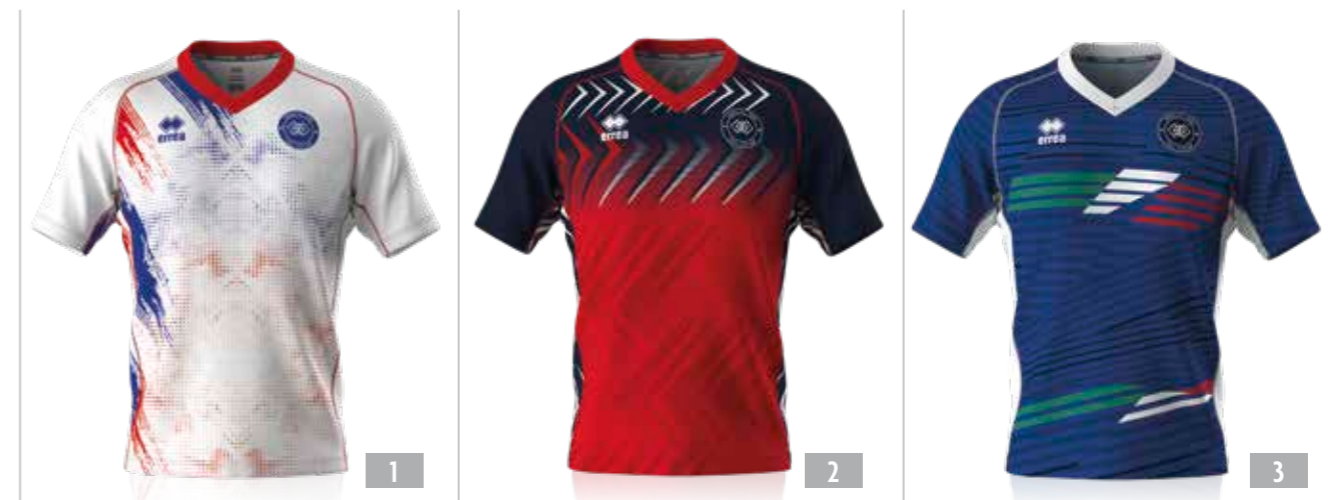

ROBIN WOMAN

MIN. 12 PCS MIN. 2 PER SIZE WITH MULTIPLES OF 2

adult - PMDX3C / PMDX3L € 68,30

junior - PMDX4C / PMDX4L € 68,30

○ MUNDIAL 100% POLYESTER - 145 g/mq