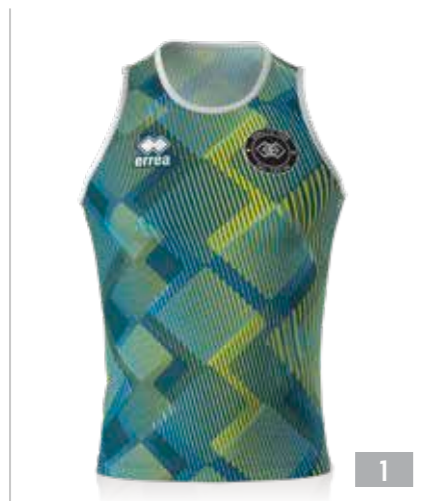

adult - PMLB3S € 52,90

junior - PMLB4S € 52,90

○ UTILITY 100% POLYESTER - 145 g/mq

KONNOR

MIN. 12 PCS MIN. 2 PER SIZE WITH MULTIPLES OF 2
 SENZA INSERTI - WITHOUT INSERTS - SANS INSERTS
 CUCITURE PIATTE - FLAT SEAMS - COULTURES PLATES
 adult - PMLC3C € 68,30
 junior - PMLC4C € 68,30
 ○ UTILITY 100% POLYESTER - 145 g/mq