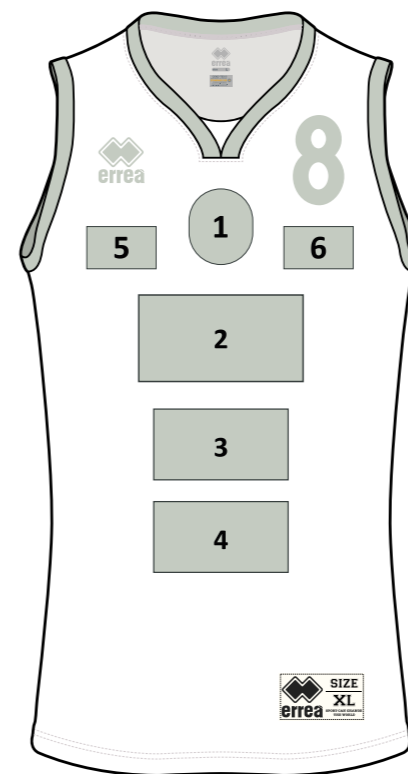

FRONT

- 1 BADGE (h x w cm) .....
- NUMBER (cm h) .....
- 2 LOGO (h x w cm) .....
- 3 LOGO (h x w cm) .....

- 4 LOGO (h x w cm) .....
- 5 LOGO (h x w cm) .....
- 6 LOGO (h x w cm) .....

BACK

- NAME cm h .....
- NUMBER cm h .....
- 7 LOGO (h x w cm) .....
- 8 LOGO (h x w cm) .....
- 9 LOGO (h x w cm) .....