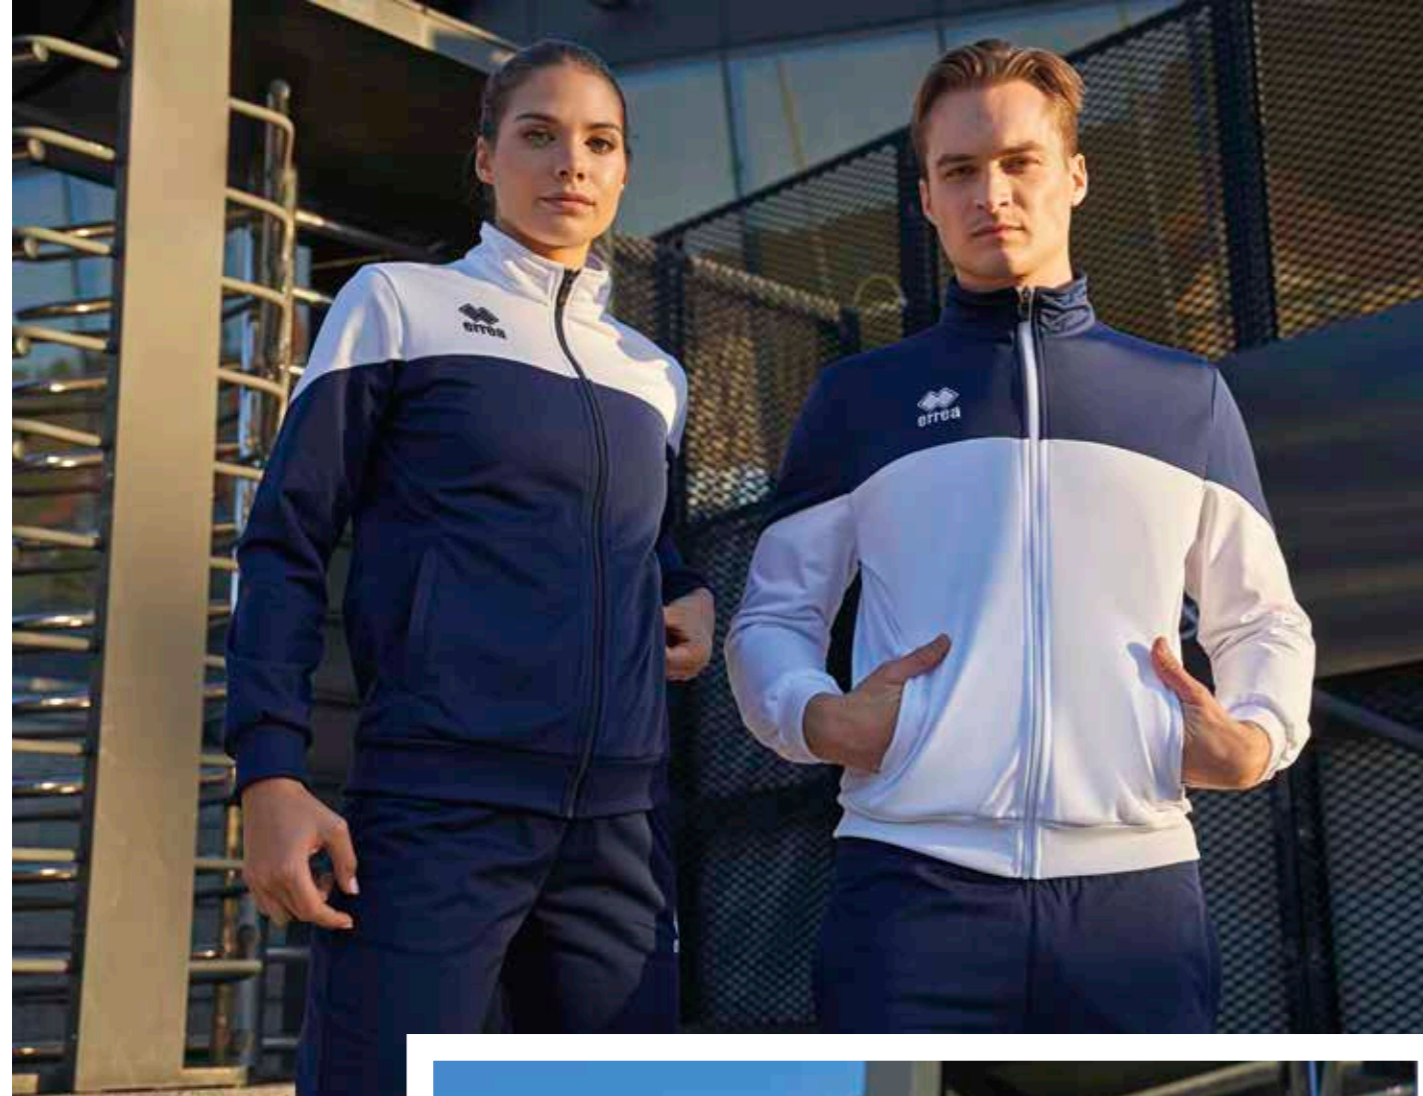

00280
white/navy

BUDDY

€ 46,00 Adult **GG0C0Z** S-4XL
 € 42,00 Junior **GG0C1Z** YXS-XXS-XS
 € 42,00 Kid **GG0C2Z** 2YXS

2025
 PIQUET 100% polyester - 215 g/mq
 FULL 100% polyester - 240 g/mq

- Giubbino bicolore in taglia e cucì con due tessuti
- Manica a giro
- Cerniera full-zip e collo alto
- Polsino e fascione in costina
- Tasche laterali con cerniera
- Two-colour cut and stitch jacket made of two different fabrics
- Set-in sleeves
- Full zip and high neck
- Ribbed cuffs and bottom
- Zipped side pockets
- Chaqueta bicolor en cortado y cosido en dos tejidos
- Manga pegada
- Cremallera completa y cuello alto
- Puño y cinturilla en acanalado
- Bolsillos laterales con cremallera