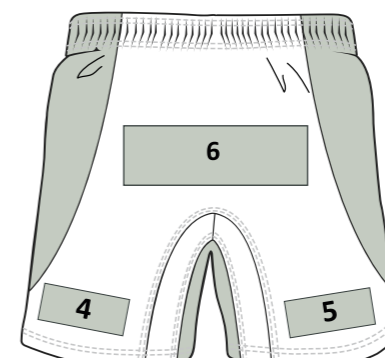

FRONT

- 1 BADGE (h x w cm) .....
- 2 LOGO (h x w cm) .....
- 3 LOGO (h x w cm) .....

BACK

- 4 LOGO (h x w cm) .....
- 5 LOGO (h x w cm) .....
- 6 LOGO (h x w cm) .....

CONSIGLI PRATICI

1. Invia eventuali grafiche in formato vettoriale.
2. Invia loghi in formato .pdf/.ai/.eps
3. Possibilità di inserire nomi/numerici all'interno dei fogli di stampa. Invia le indicazioni (taglia/nome/numero) al momento della conferma del disegno.

RECOMMENDATIONS

1. Send any graphic designs in vector format.
2. Send logos in .pdf/.ai/.eps
3. You can also enter names/numbers on print sheets. Send the information (size/name/number) at the time of confirming the design.

CONSEJOS PRÁCTICOS

1. Envía las posibles imágenes en formato vectorial.
2. Envía los logotipos en formato .pdf/.ai/.eps
3. Posibilidad de insertar nombres y números dentro de las hojas de impresión. Envía las indicaciones (talla/nombre/número) al confirmar el diseño.