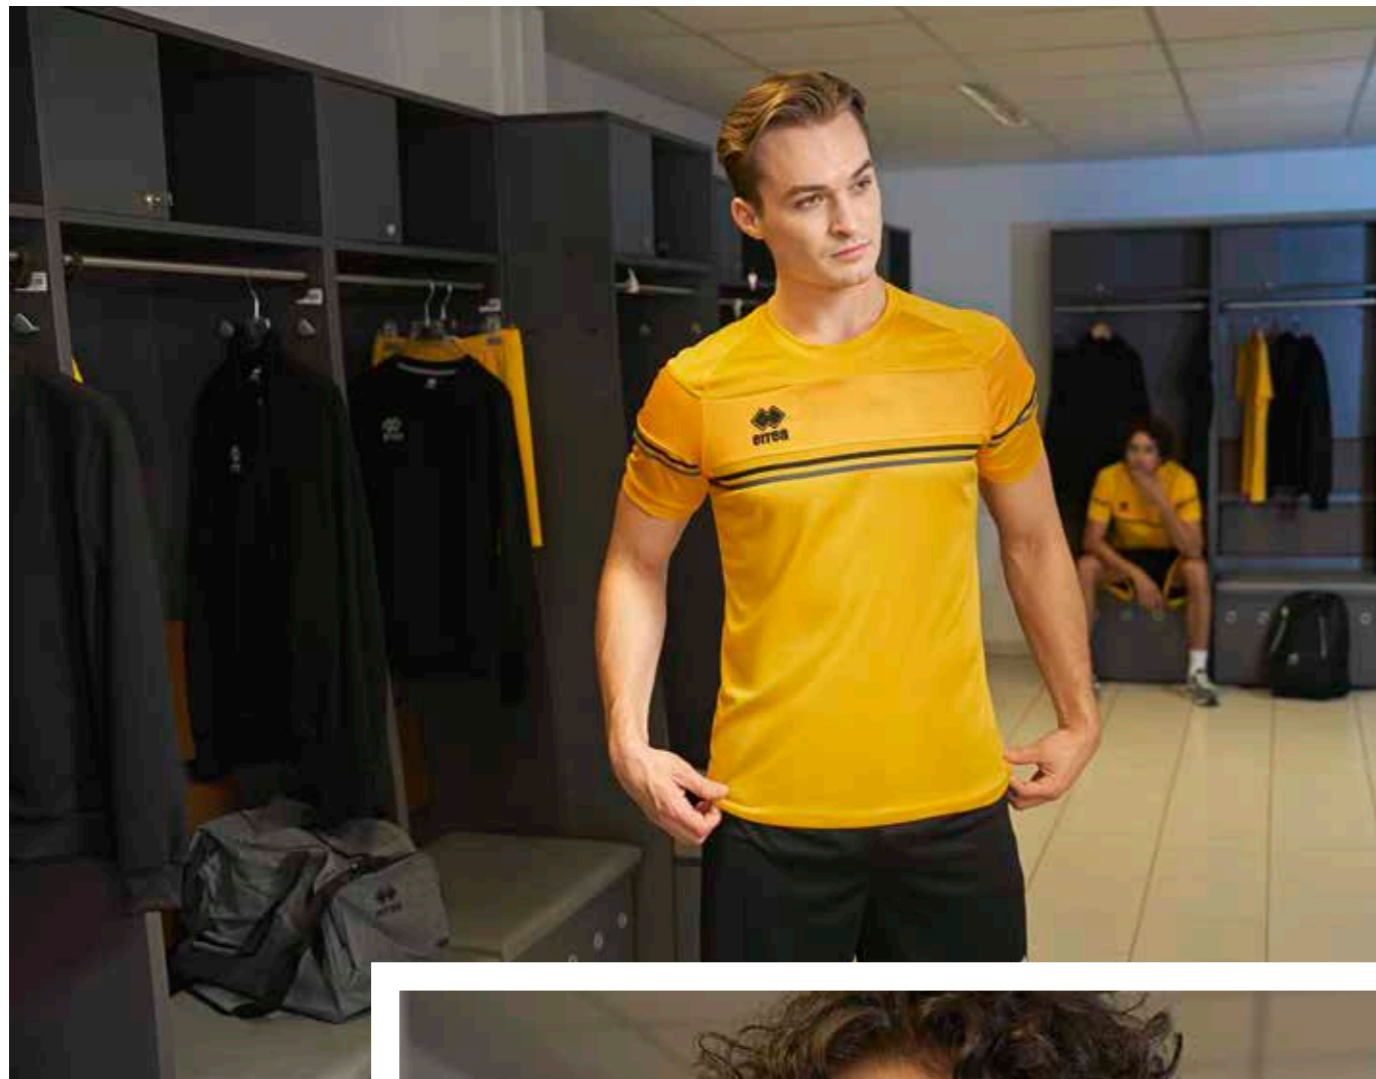

06710
blue/white/navy

07320
navy/white/yellow

04210
navy/white/red

08140
black/white/anthracite

DIAMANTIS

€ 38,50 € 37,50

Adult
FM870C
S-4XL

Junior
FM871C
YXS-XXS-XS