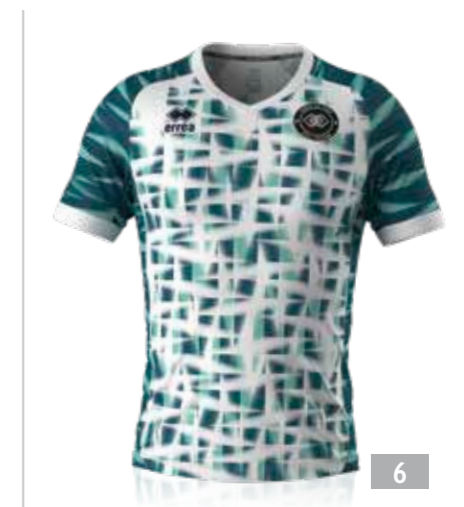

junior - PMME4C € 68,30

○ MUNDIAL 100% POLYESTER - 145 g/mq

FULL_CUSTOM - Competition

LOOK MARK

LOOK CURTIS

LOOK DIAMANTS

LOOK BRANDON

LOOK CLASSIC